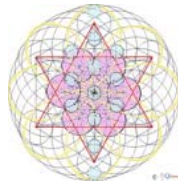

Tree of Life: is formed out of the Flower of Life. The Tree of Life is the centres of the central 11 circles in the Flower of Life. There are traditionally 10 centres to the Tree of Life but can also be expanded to include 13 centres. These centres relate to the chakra system, musical tones and overtones and to dimensional levels in the universe.

Figure 8: There are 4 figures of 8 in this image. The 8 represents Infinity and Continual Motion. This symbol is on the top and bottom surfaces of a craft located beneath the Sphinx (so I am told!)