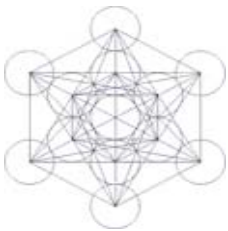

The Unity Symbol

This image comprises 5 very Sacred Geometric symbols containing the building blocks of all life in the Universe. This is a symbol of Unity! By gazing into its single 'eye', you will re-discover the Unity of oneness.

The 5 symbols are, the Egg of Life, Metatrons Cube, the Tree of Life, the Torus and 4 figures of 8.

Egg of Life

The Star Tetrahedron. Original 8 cell stage of all life. These initial 8 cells never die, they are the original 8 cells of your body and stay constant in the precise geometric centre of your physical body slightly above the perineum. The 8 spheres of the Egg of Life are positioned in a North and South orientation.

Torus

The Torus is like a doughnut continually rotating and turning in on itself. It is the only object that can completely encompass itself, no other shape in existence can do this or anything similar. The Torus appears after many more cell divisions, coming from a 'blob' of consciousness, its insides start turning out, becoming a hollow ball or sphere and then a Torus at 512 cells.

Again, all life goes thru this same Torus procedure, uniting and exemplifying the connectedness of all life, we all have the same origins, both as consciousness and in geometrical form.

The Planet Earth and its Electromagnetic field is a Torus.