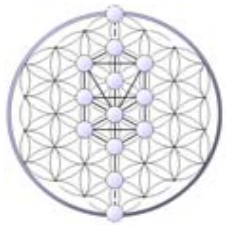

Tree of Life

The Tree of Life is formed out of the Flower of Life. The Tree of Life is the centres of the central 11 circles in the Flower of Life. There are traditionally 10 centres to the Tree of Life but can also be expanded to include 13 centres. These centres relate to the chakra system, musical tones and overtones and to dimensional levels in the universe.