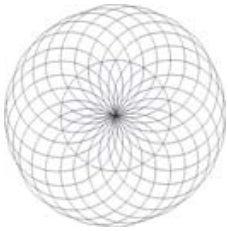

The Unity Symbol

This image comprises 5 very Sacred Geometric symbols containing the building blocks of all life in the Universe. This is a symbol of Unity! By gazing into its single 'eye', you will re-discover the Unity of oneness.

The 5 symbols are, the Egg of Life, Metatrons Cube, the Tree of Life, the Torus and 4 figures of 8.

Egg of Life

The Star Tetrahedron. Original 8 cell stage of all life. These initial 8 cells never die, they are the original 8 cells of your body and stay constant in the precise geometric centre of your physical body slightly above the perineum. The 8 spheres of the Egg of Life are positioned in a North and South orientation.

Torus

The Torus is like a doughnut continually rotating and turning in on itself. It is the only object that can completely encompass itself, no other shape in existence can do this or anything similar. The Torus appears after many more cell divisions, coming from a 'blob' of consciousness, its insides start turning out, becoming a hollow ball or sphere and then a Torus at 512 cells.

Tree of Life

The Tree of Life is formed out of the Flower of Life. The Tree of Life is the centres of the central 11 circles in the Flower of Life. There are traditionally 10 centres to the Tree of Life but can also be expanded to include 13 centres. These centres relate to the chakra system, musical tones and overtones and to dimensional levels in the universe.