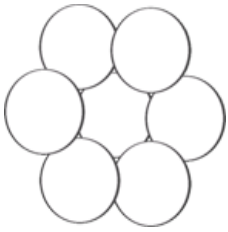

The Unity Symbol

This image comprises 5 very Sacred Geometric symbols containing the building blocks of all life in the Universe. This is a symbol of Unity! By gazing into its single 'eye', you will re-discover the Unity of oneness.

The 5 symbols are, the Egg of Life, Metatrons Cube, the Tree of Life, the Torus and 4 figures of 8.

Egg of Life

The Star Tetrahedron. Original 8 cell stage of all life. These initial 8 cells never die, they are the original 8 cells of your body and stay constant in the precise geometric centre of your physical body slightly above the perineum. The 8 spheres of the Egg of Life are positioned in a North and South orientation.

Torus

The Torus is like a doughnut continually rotating and turning in on itself. It is the only object that can completely encompass itself, no other shape in existence can do this or anything similar. The Torus appears after many more cell divisions, coming from a 'blob' of consciousness, its insides start turning out, becoming a hollow ball or sphere and then a Torus at 512 cells.

Tree of Life

The Tree of Life is formed out of the Flower of Life. The Tree of Life is the centres of the central 11 circles in the Flower of Life. There are traditionally 10 centres to the Tree of Life but can also be expanded to include 13 centres. These centres relate to the chakra system, musical tones and overtones and to dimensional levels in the universe.